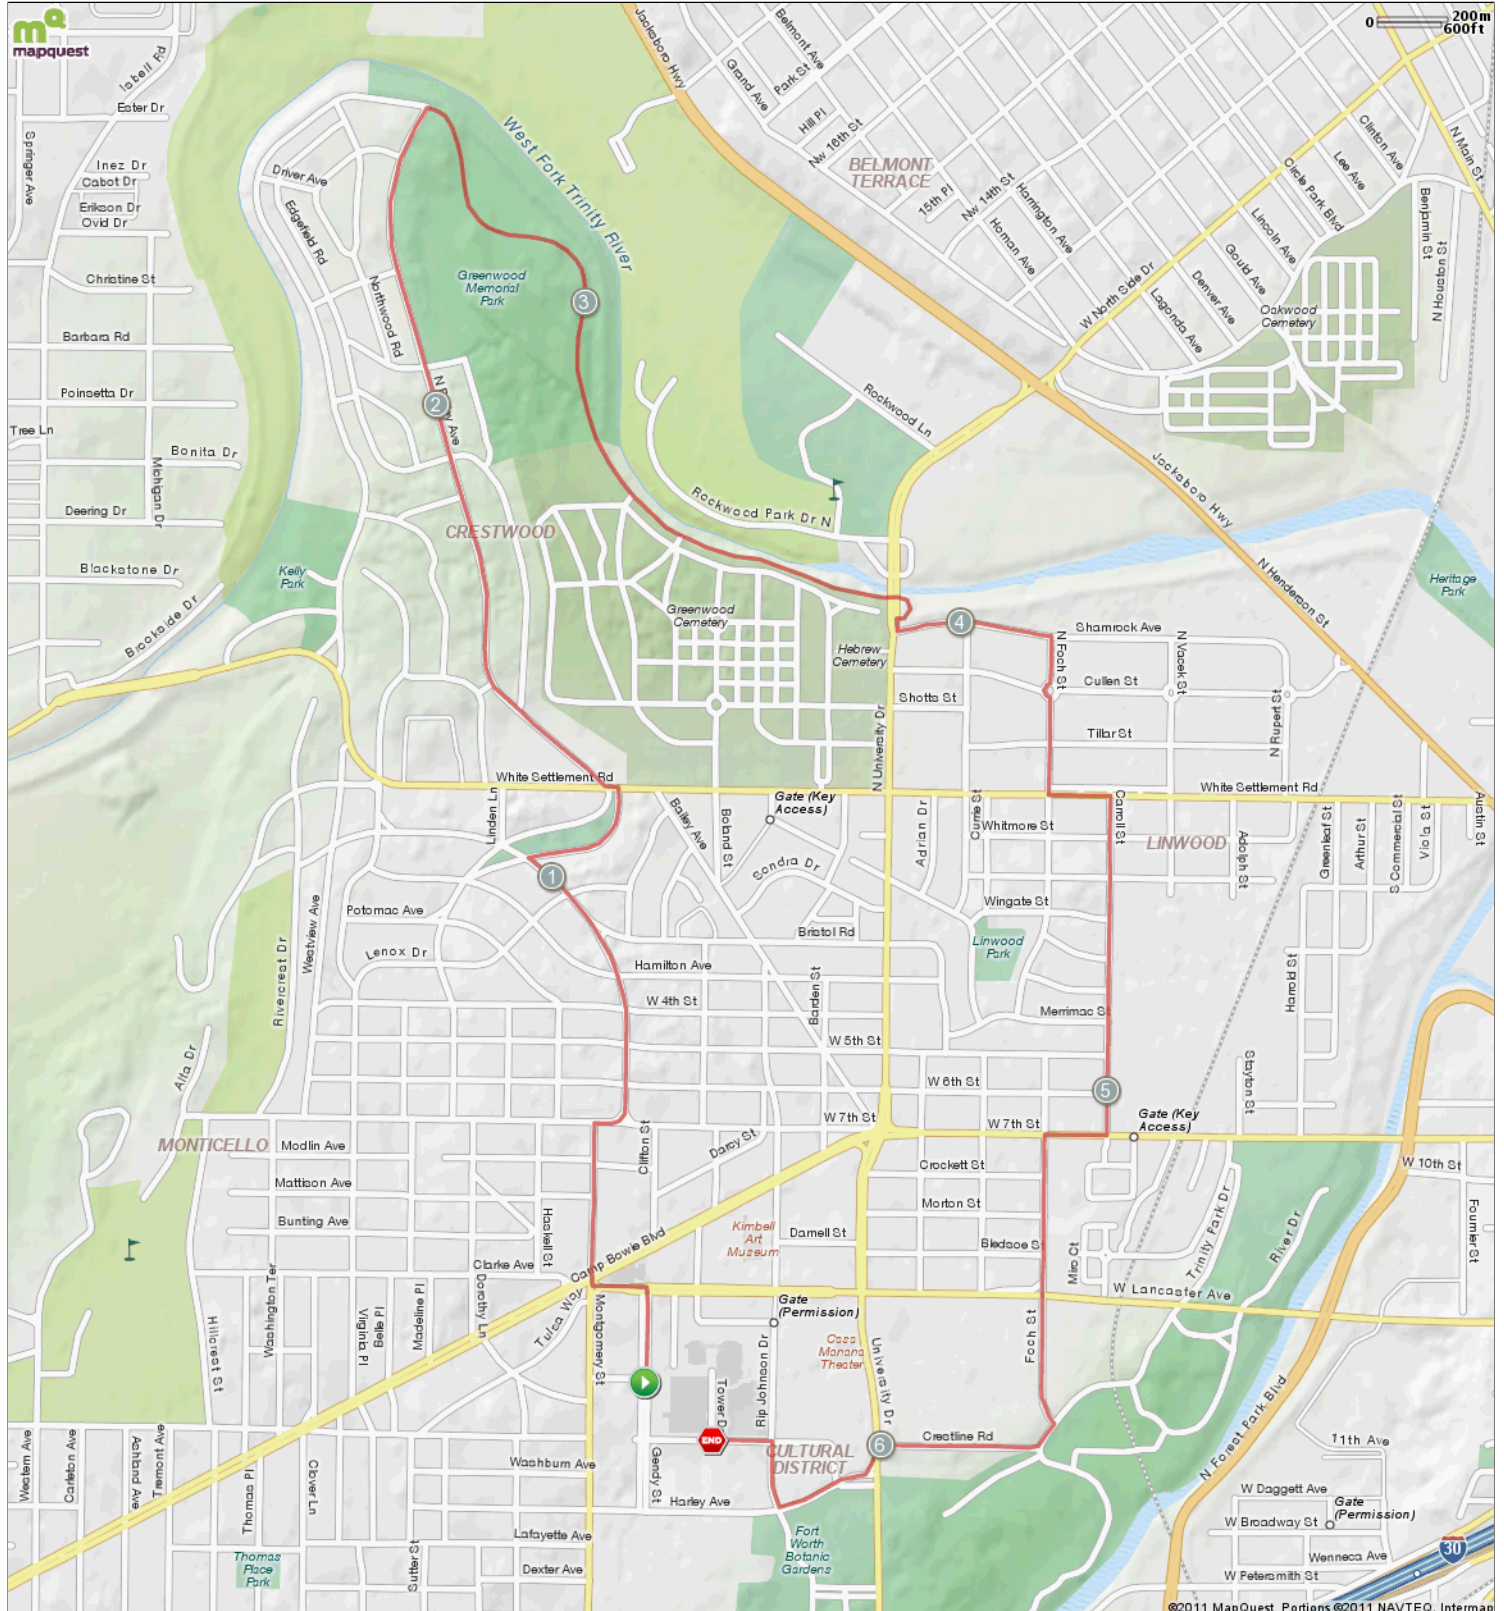

# Proposed 2012 CT 10K

Starts In Fort Worth, Texas

## 6.44 miles

Description

©2011 MapQuest. Portions ©2011 NAVTEQ. Internal