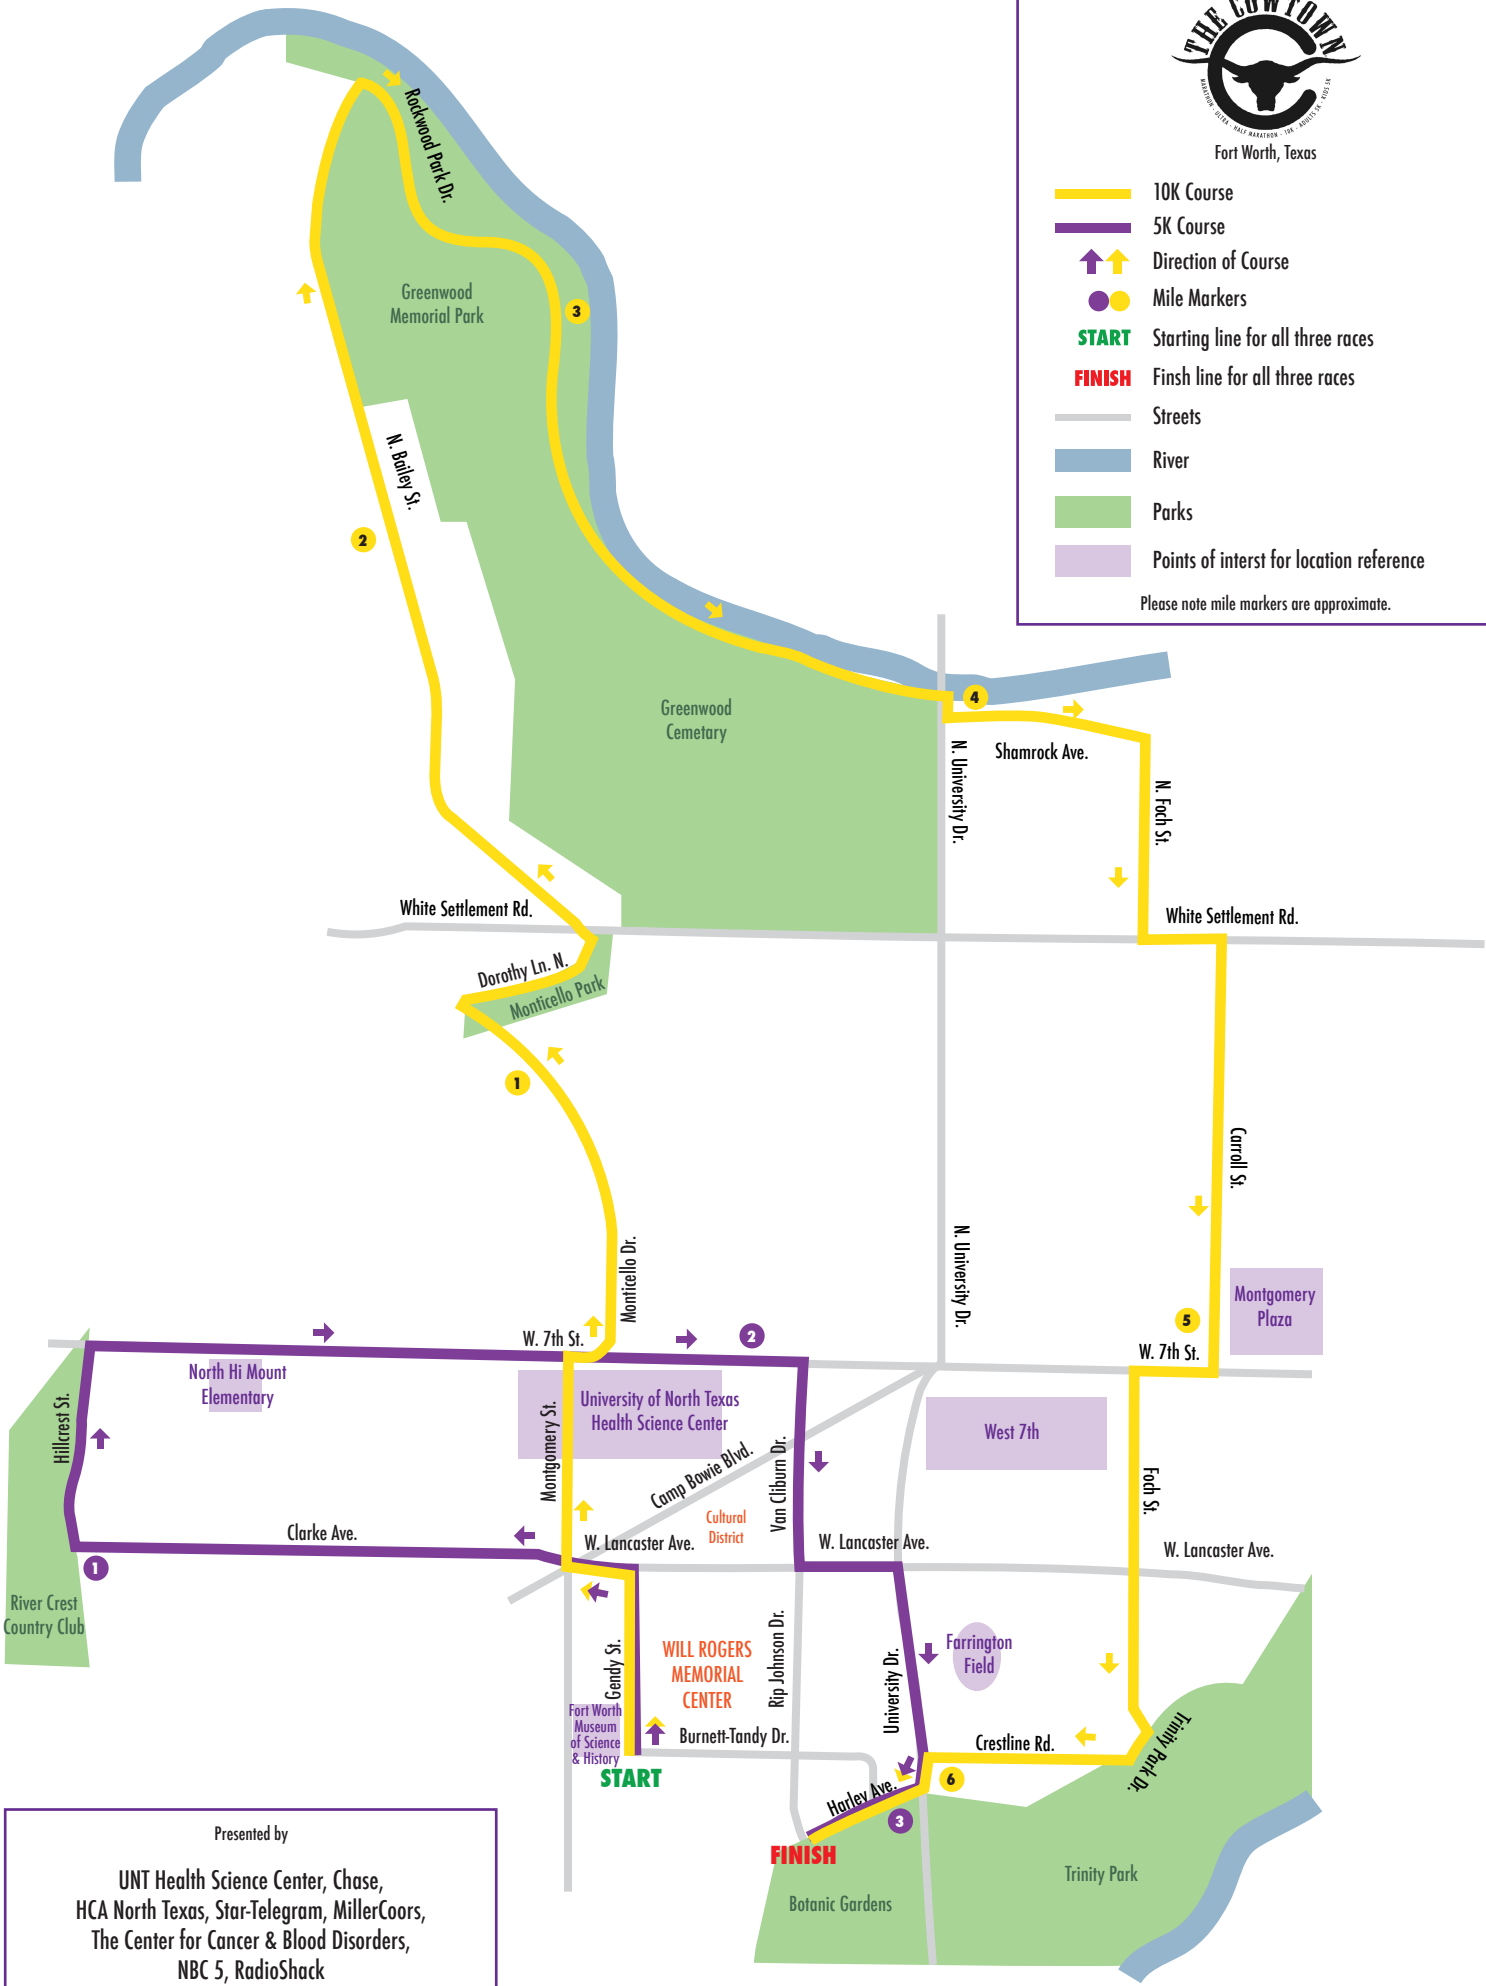

Fort Worth, Texas

- 10K Course
- 5K Course
- Direction of Course
- Mile Markers
- START Starting line for all three races
- FINISH Finish line for all three races
- Streets
- River
- Parks
- Points of interest for location reference

Please note mile markers are approximate.

Presented by

UNT Health Science Center, Chase,
 HCA North Texas, Star-Telegram, MillerCoors,
 The Center for Cancer & Blood Disorders,
 NBC 5, RadioShack