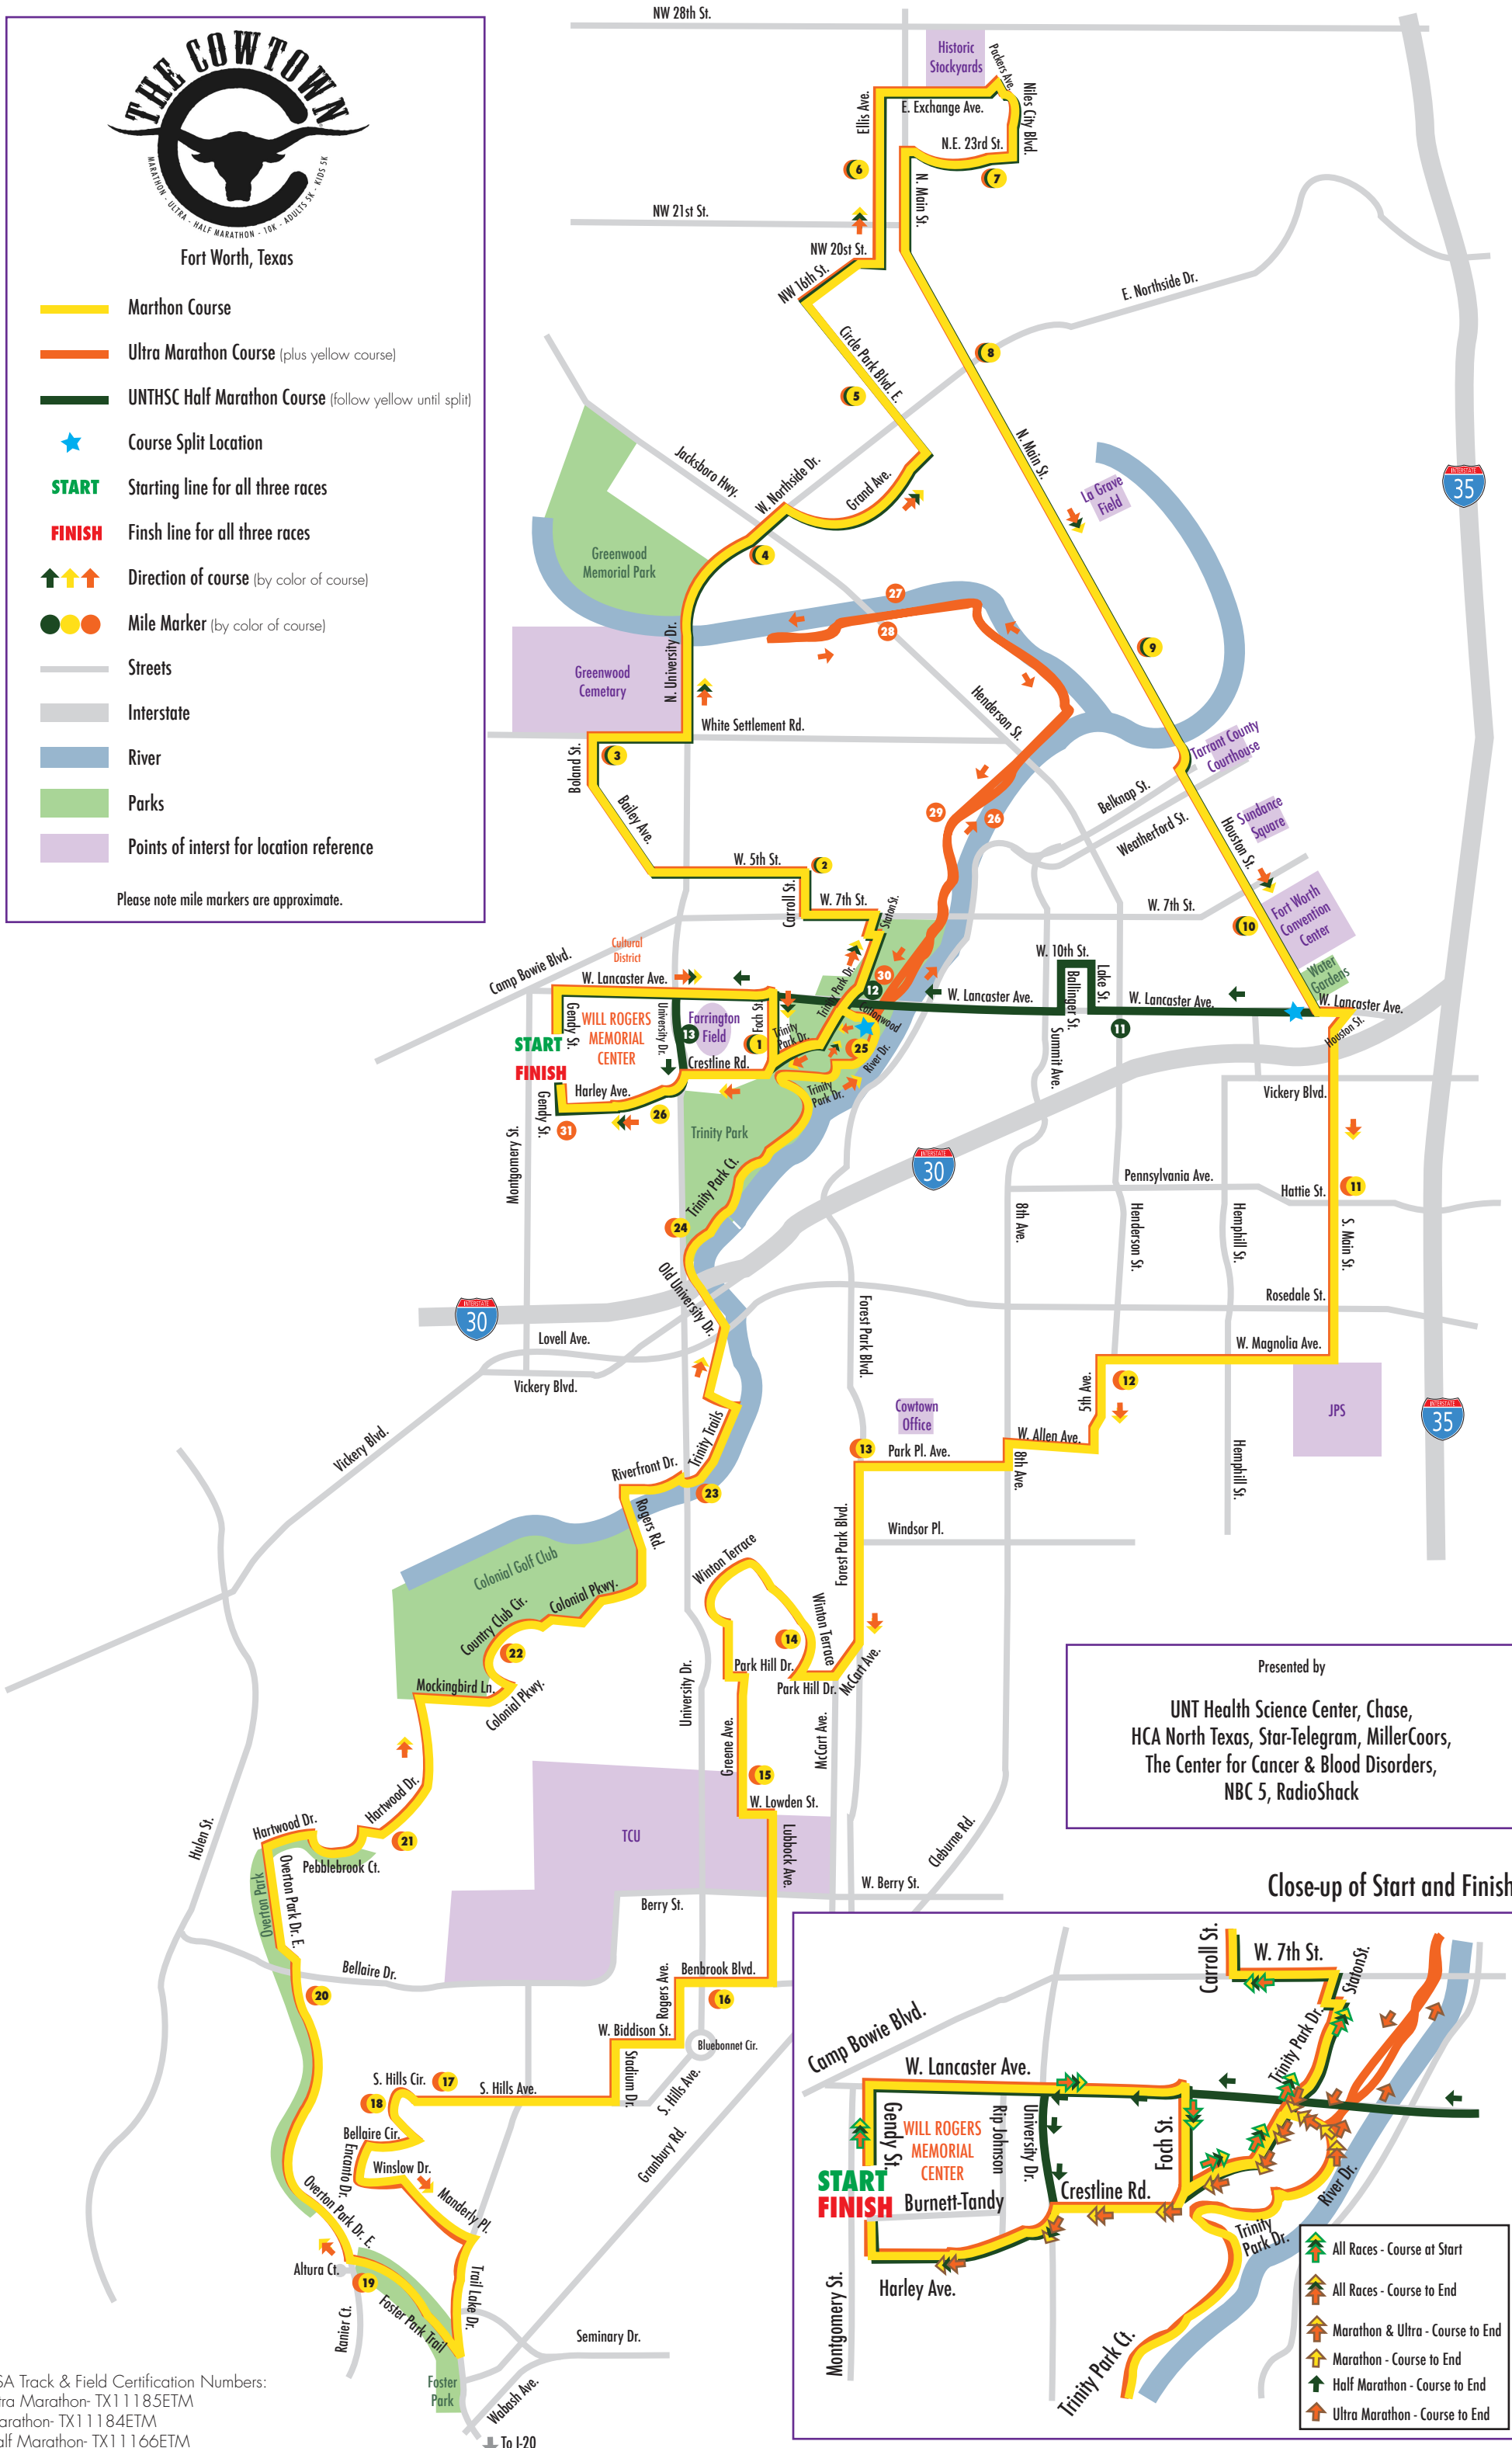

Fort Worth, Texas

- Marathon Course
- Ultra Marathon Course (plus yellow course)
- UNTHSC Half Marathon Course (follow yellow until split)
- ★ Course Split Location
- START Starting line for all three races
- FINISH Finish line for all three races
- ↑ ↑ ↑ Direction of course (by color of course)
- ● ● Mile Marker (by color of course)
- Streets
- Interstate
- River
- Parks
- Points of interest for location reference

Please note mile markers are approximate.

Presented by
 UNT Health Science Center, Chase,
 HCA North Texas, Star-Telegram, MillerCoors,
 The Center for Cancer & Blood Disorders,
 NBC 5, RadioShack

Close-up of Start and Finish

- ↑ All Races - Course at Start
- ↑ All Races - Course to End
- ↑ Marathon & Ultra - Course to End
- ↑ Marathon - Course to End
- ↑ Half Marathon - Course to End
- ↑ Ultra Marathon - Course to End

USA Track & Field Certification Numbers:
 Ultra Marathon- TX11185ETM
 Marathon- TX11184ETM
 Half Marathon- TX11166ETM