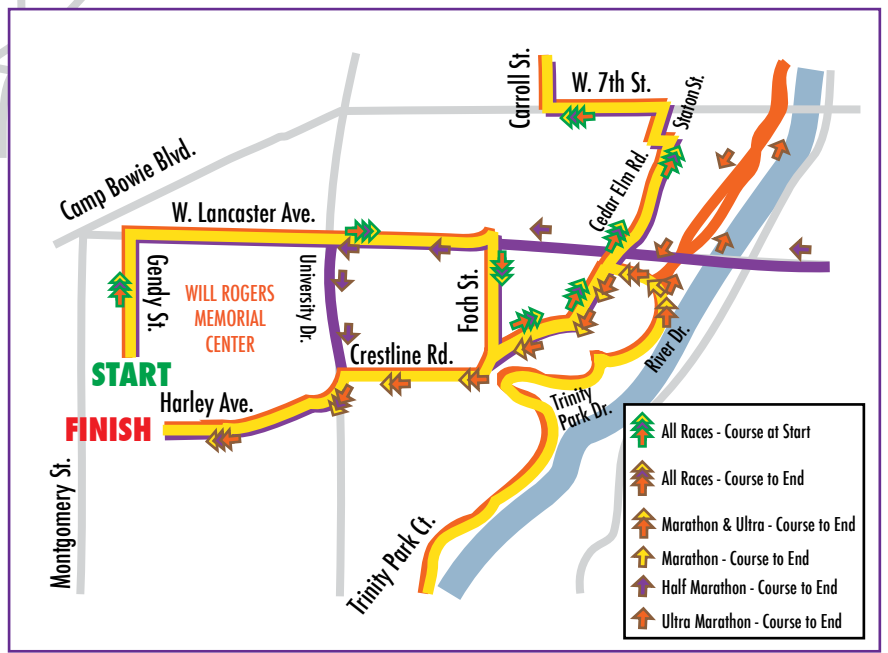

Fort Worth, Texas

- Marathon Course
- Ultra Marathon Course (plus yellow course)
- Half Marathon Course (follow yellow until split)
- ★ Course Split Location
- START Starting line for all three races
- FINISH Finish line for all three races
- Direction of course (by color of course)
- Mile Marker (by color of course)
- Streets
- Interstate
- River
- Parks
- Points of interest for location reference

Please note mile markers are approximate.

Presented by
 UNT Health Science Center, Chase,
 HCA North Texas, Star-Telegram, MillerCoors,
 The Center for Cancer & Blood Disorders,
 NBC 5, RadioShack

Close-up of Start and Finish

- START All Races - Course at Start
- FINISH All Races - Course to End
- ↑ Marathon & Ultra - Course to End
- ↑ Marathon - Course to End
- ↑ Half Marathon - Course to End
- ↑ Ultra Marathon - Course to End