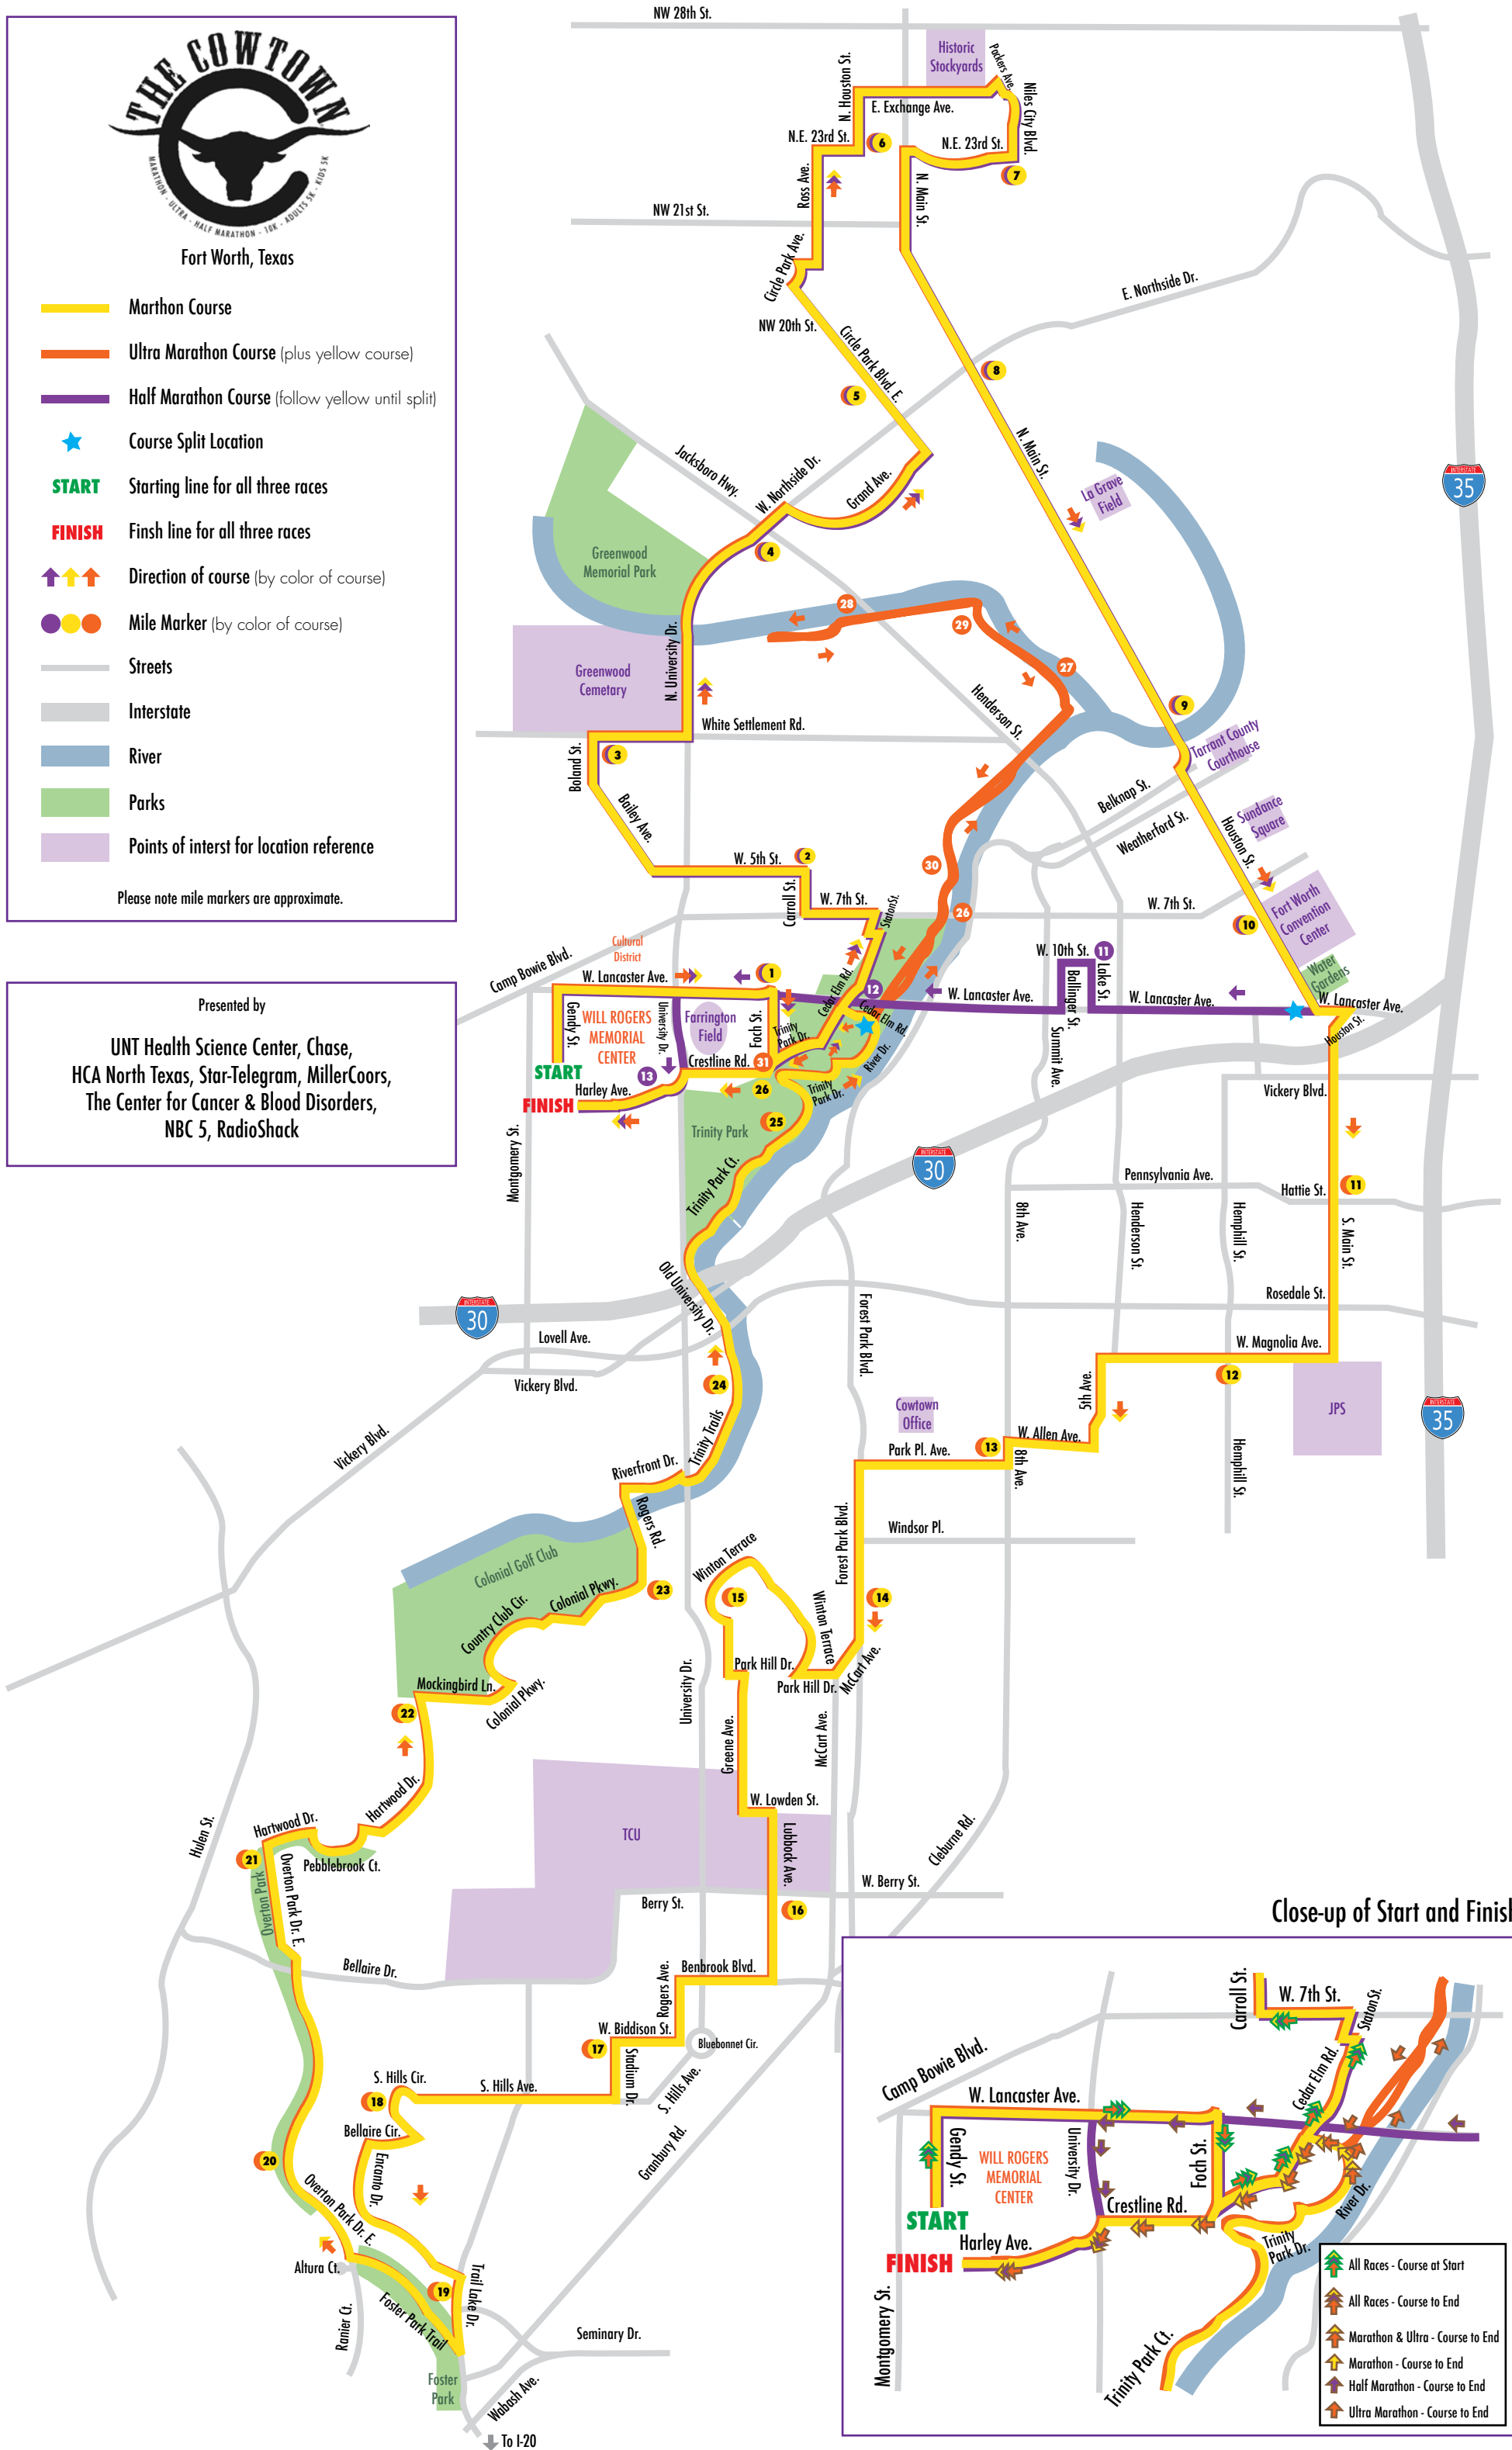

Fort Worth, Texas

- Marathon Course
- Ultra Marathon Course (plus yellow course)
- Half Marathon Course (follow yellow until split)
- ★ Course Split Location
- START Starting line for all three races
- FINISH Finish line for all three races
- Direction of course (by color of course)
- Mile Marker (by color of course)
- Streets
- Interstate
- River
- Parks
- Points of interest for location reference

Please note mile markers are approximate.

Presented by
 UNT Health Science Center, Chase,
 HCA North Texas, Star-Telegram, MillerCoors,
 The Center for Cancer & Blood Disorders,
 NBC 5, RadioShack

Close-up of Start and Finish

- START All Races - Course at Start
- FINISH All Races - Course to End
- ↑ Marathon & Ultra - Course to End
- ↑ Marathon - Course to End
- ↑ Half Marathon - Course to End
- ↑ Ultra Marathon - Course to End