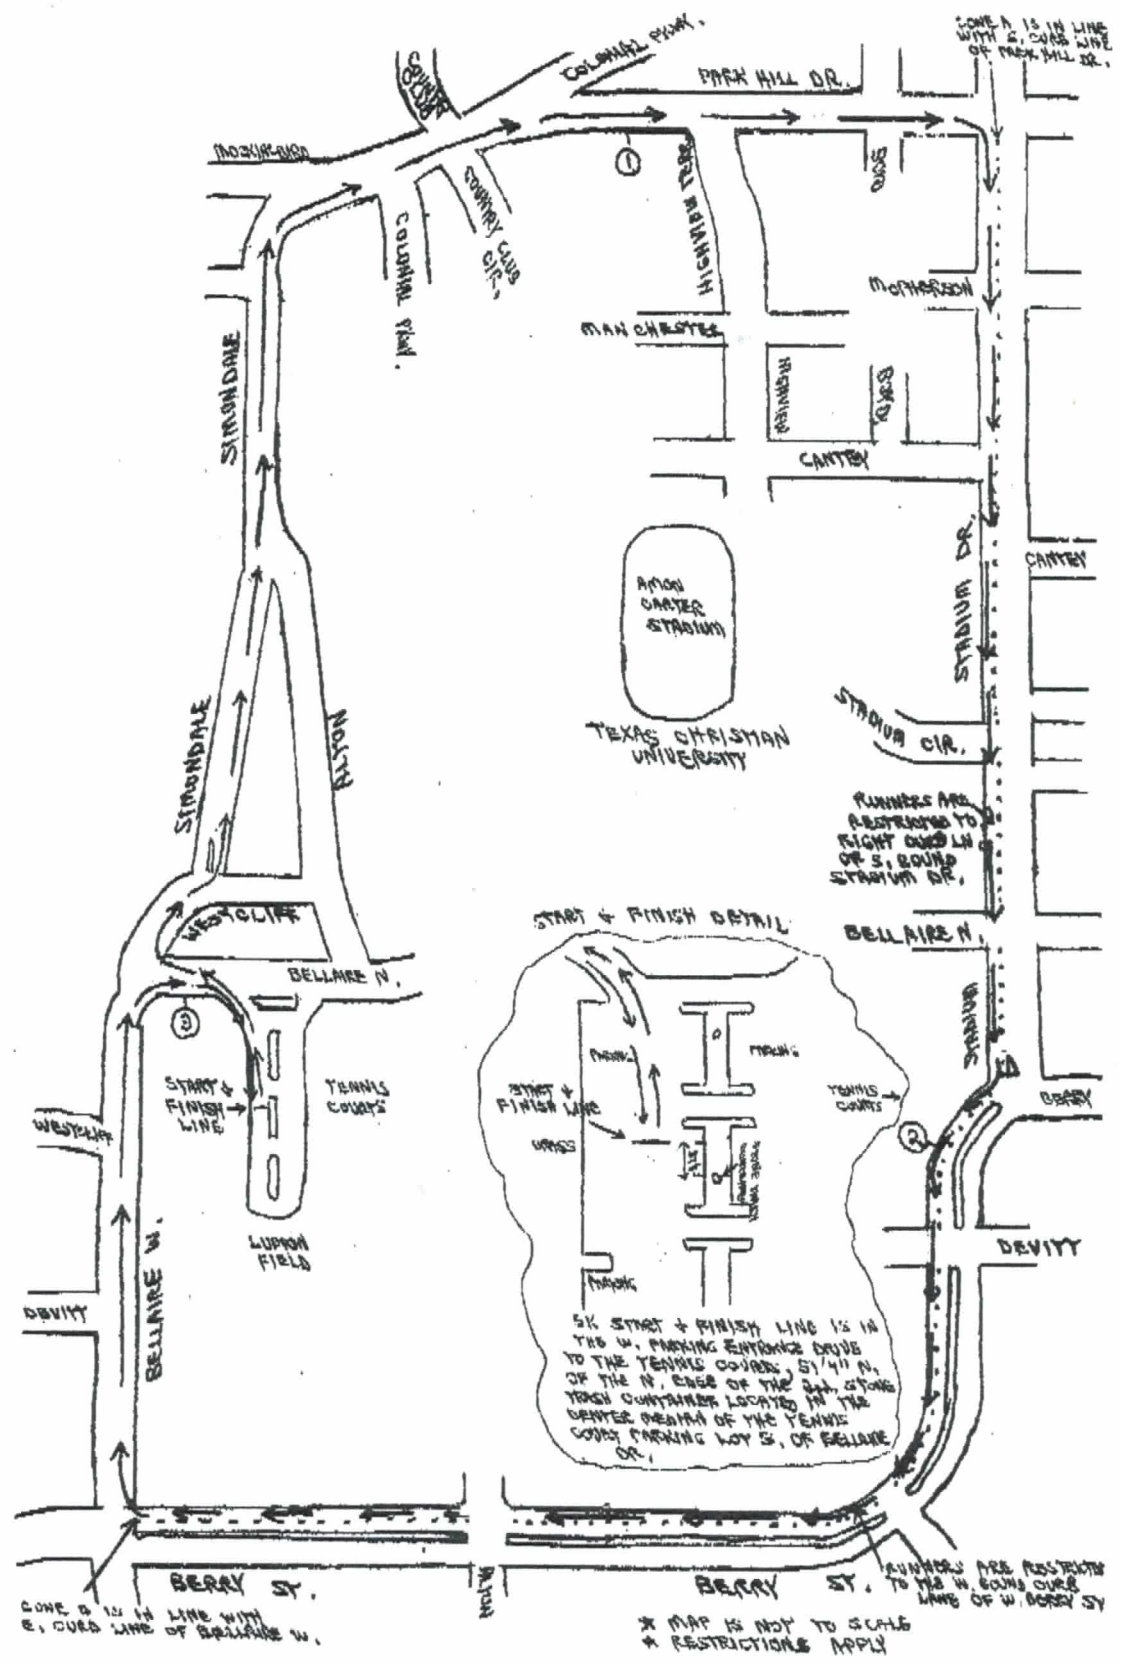

# TRINITY TROY CALF 5K

WORTH, TEXAS  
MEASURED BY PAT CHESTER  
SEPTEMBER 15, 2011

CONE 1 IS IN LINE WITH E. CURB LINE OF BELLARE W.

CONE A IS IN LINE WITH 2. CURB LINE OF PARK HILL DR.

\* MAP IS NOT TO SCALE  
\* RESTRICTIONS APPLY