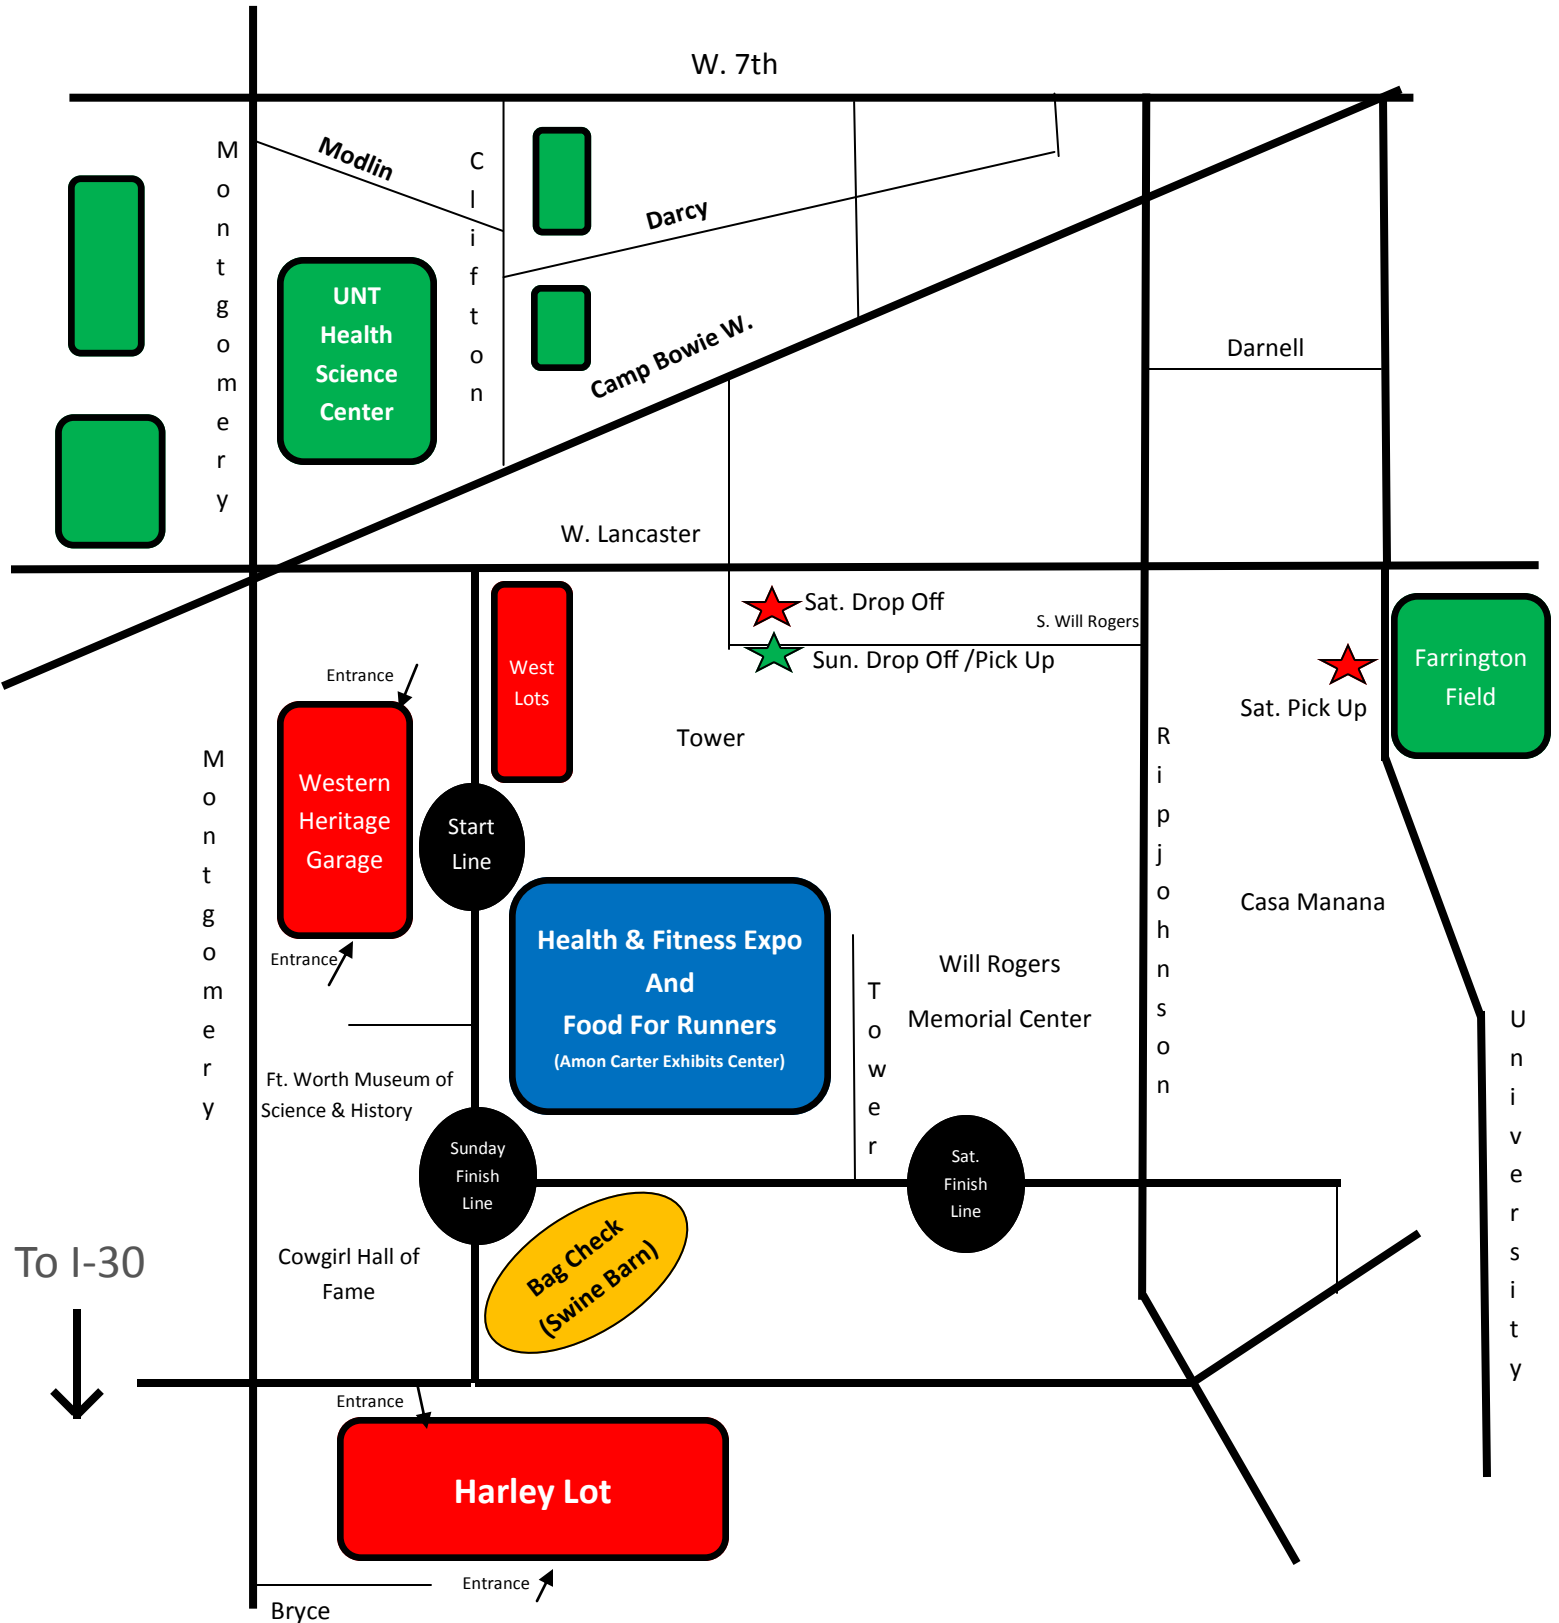

COWTOWN MARATHON PARKING MAP

- FREE PARKING (UNTHSC - Sat. & Sun. Only)
- PAID PARKING
- ★ SATURDAY SHUTTLE
- ★ SUNDAY SHUTTLE

To I-30
↓